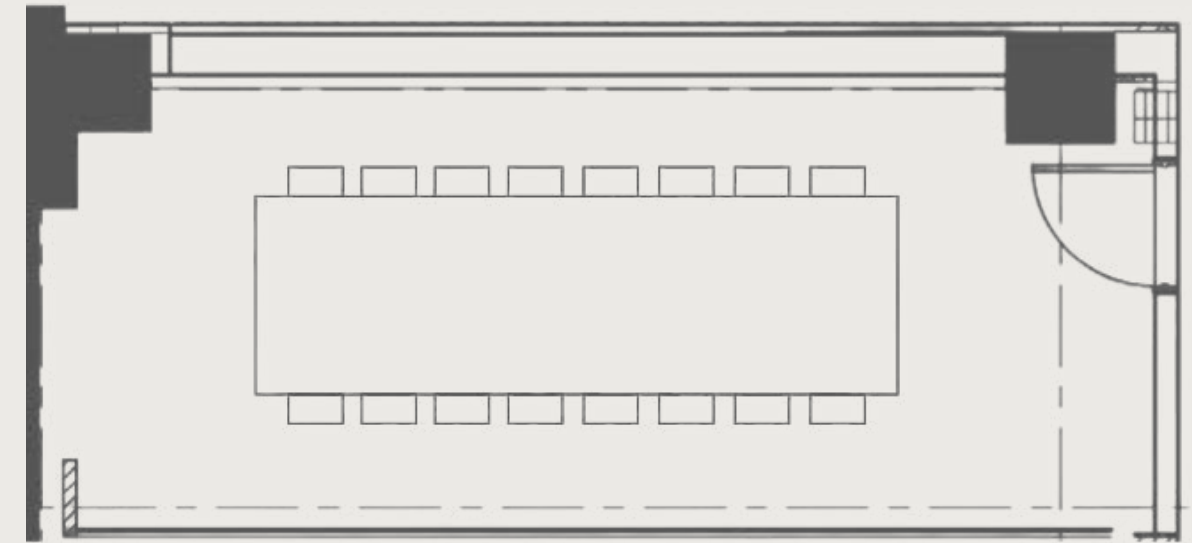

THE GLASS BOARDROOM

THE DETAILS

186 sq. ft.

Capacity: 10

Dimensions: 10.5' x 18'

THE EXECUTIVE BOARDROOM

THE DETAILS

195 sq. ft.

Capacity: 8-10

Dimensions: 10.5' x 18'

THE BOARDROOM

THE DETAILS

253 sq. ft.

Capacity: 16

Dimensions: 11' x 23'

THE SQUARE BOARDROOM

THE DETAILS

340 sq. ft.

Capacity: 18

Dimensions: 20' x 28'

THE SQUARE

THE DETAILS

1,280 sq. ft.

Capacity: 60 Classroom; 80 Theater

Dimensions: 46' x 28'

THE STUDY & THE STUDIO

THE DETAILS
107 sq. ft.
Capacity: 6

THE DETAILS
140 sq. ft.
Capacity: 6

THE BALLROOM

THE DETAILS

4,600 sq. ft.

Capacity: 300