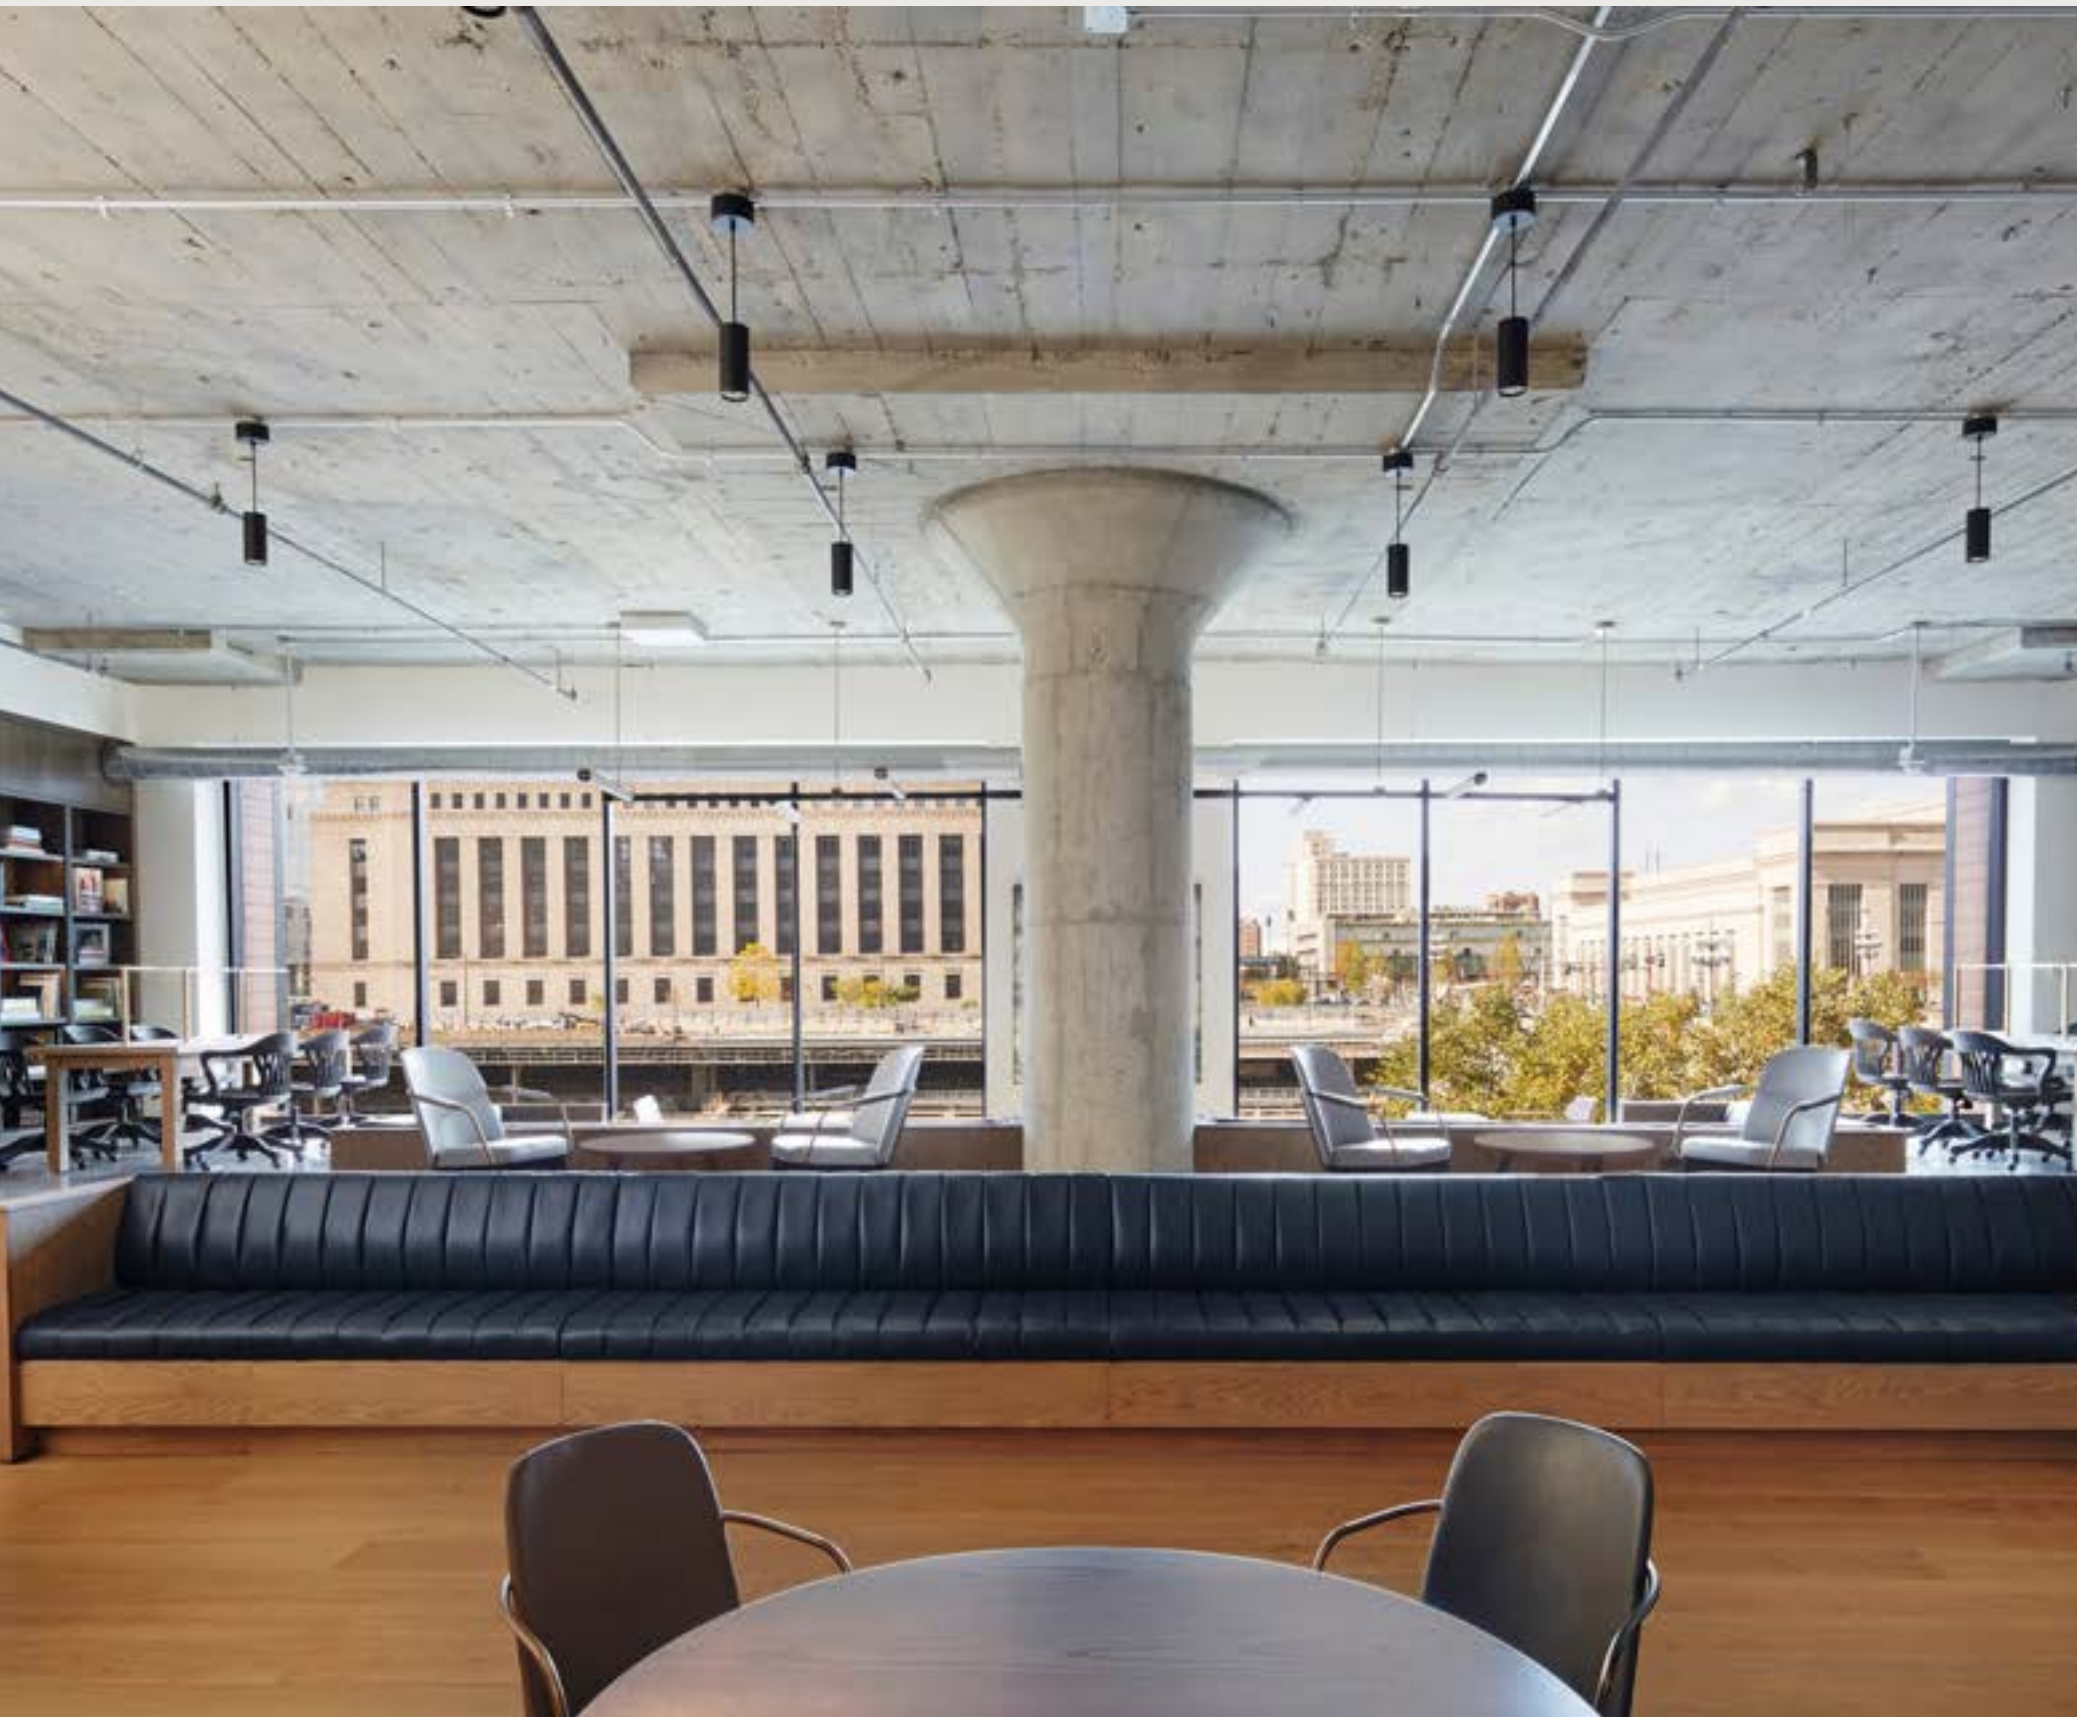

— The Gallery in Offsite

EVERYTHING YOU NEED TO HOST YOUR TEAM

From shared workspace to private meeting rooms, conference rooms and more, if you're hosting a meeting, Offsite is the place to be.