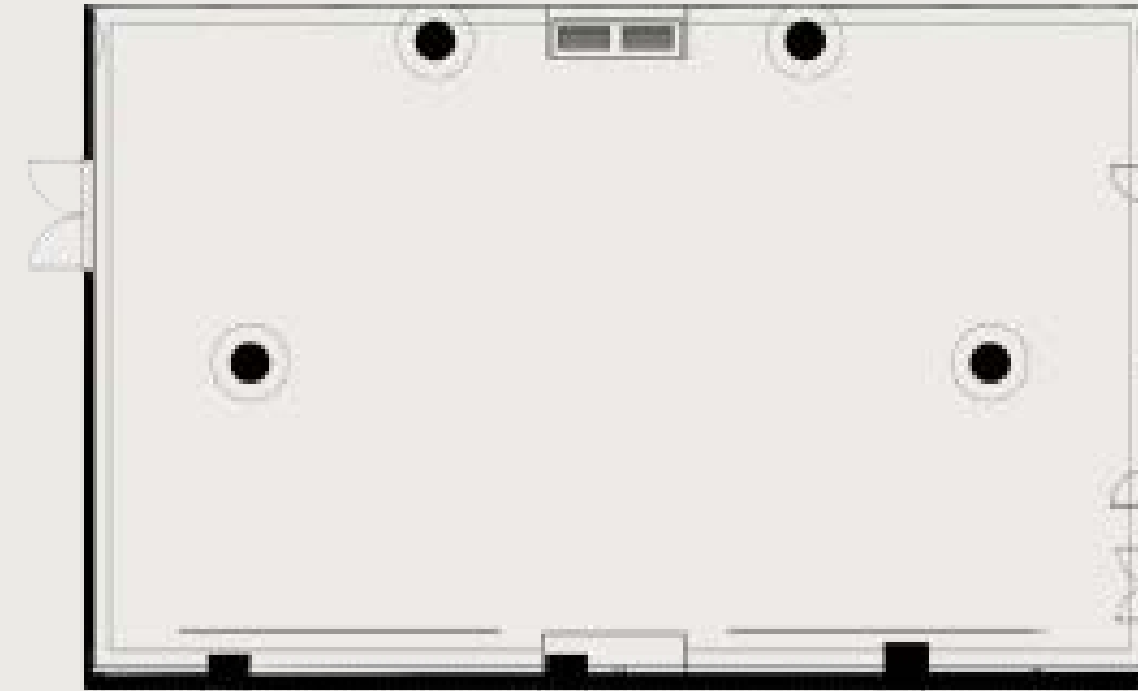

THE GLASS BOARDROOM

THE DETAILS

186 sq. ft.

Capacity: 10

Dimensions: 10.5' x 18'

THE EXECUTIVE BOARDROOM

THE DETAILS

195 sq. ft.

Capacity: 8-10

Dimensions: 10.5' x 18'

THE BOARDROOM

THE DETAILS

253 sq. ft.

Capacity: 16

Dimensions: 11' x 23'

THE SQUARE BOARDROOM

Dimensions: 46' x 28'

THE STUDY & THE STUDIO

THE DETAILS
107 sq. ft.
Capacity: 6

THE DETAILS
140 sq. ft.
Capacity: 6

THE BALLROOM

THE DETAILS

4,600 sq. ft.

Capacity: 300