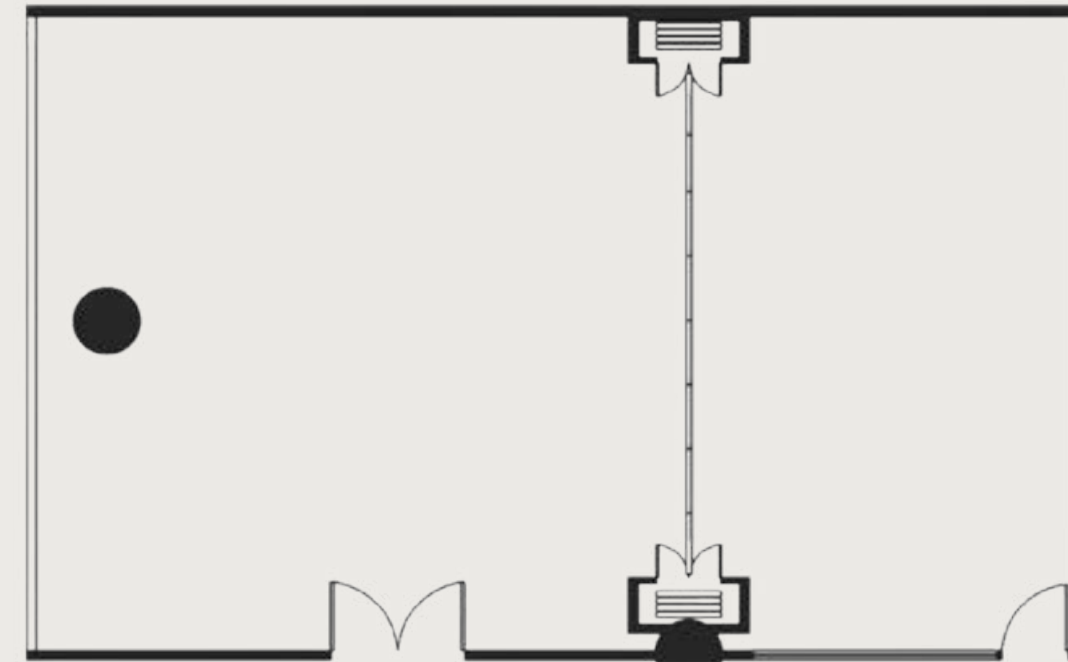

THE GLASS BOARDROOM

THE DETAILS

186 sq. ft.

Capacity: 10

Dimensions: 10.5' x 18'

THE EXECUTIVE BOARDROOM

THE DETAILS

195 sq. ft.

Capacity: 8-10

Dimensions: 10.5' x 18'

THE BOARDROOM

THE DETAILS

253 sq. ft.

Capacity: 16

Dimensions: 11' x 23'

THE SQUARE BOARDROOM

THE DETAILS

340 sq. ft.

Capacity: 18

Dimensions: 20' x 28'

THE SQUARE

THE DETAILS

1,280 sq. ft.

Capacity: 60 Classroom; 80 Theater

Dimensions: 46' x 28'

THE STUDY & THE STUDIO

THE DETAILS
107 sq. ft.
Capacity: 6

THE DETAILS
140 sq. ft.
Capacity: 6

THE BALLROOM

THE DETAILS

4,600 sq. ft.

Capacity: 300