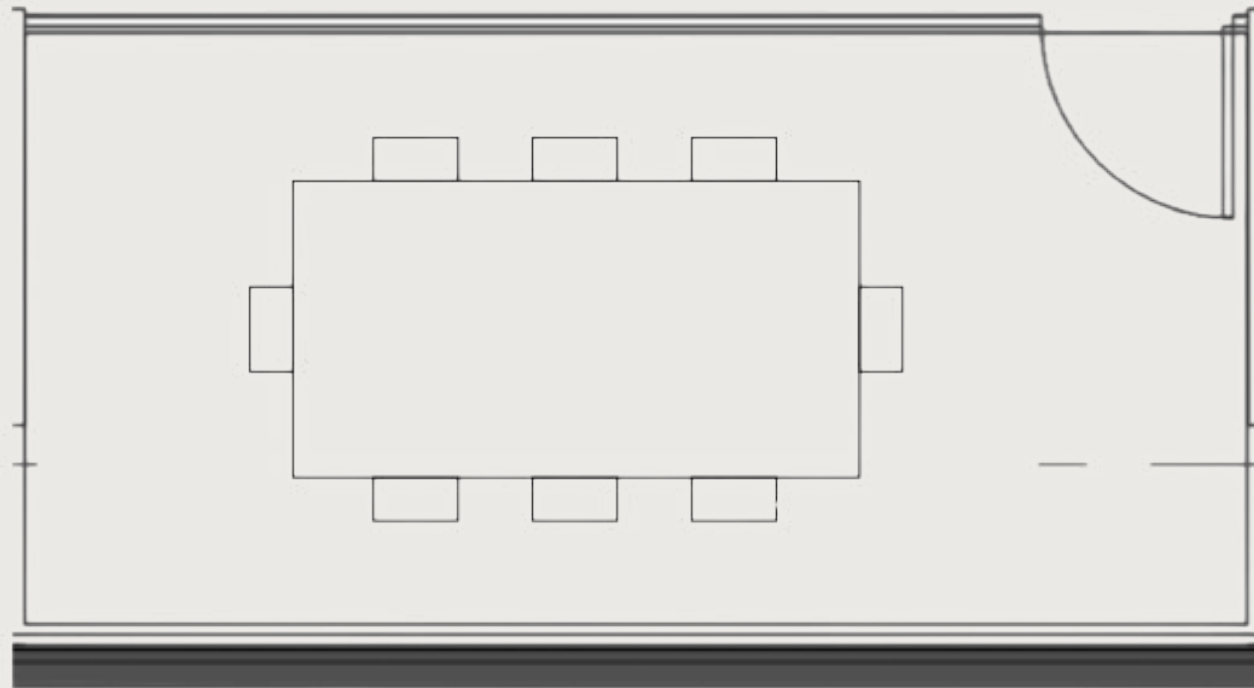

THE GLASS BOARDROOM

THE DETAILS

186 sq. ft.

Capacity: 10

Dimensions: 10.5' x 18'

THE EXECUTIVE BOARDROOM

THE DETAILS

195 sq. ft.

Capacity: 8-10

Dimensions: 10.5' x 18'

THE BOARDROOM

THE DETAILS

253 sq. ft.

Capacity: 16

Dimensions: 11' x 23'

THE SQUARE BOARDROOM

Dimensions: 46' x 28'

THE STUDY & THE STUDIO

THE DETAILS
107 sq. ft.
Capacity: 6

THE DETAILS
140 sq. ft.
Capacity: 6

THE BALLROOM

THE DETAILS

4,600 sq. ft.

Capacity: 300

A modern office interior featuring a conference table with several black office chairs. The room has large windows, framed artwork on the walls, and a potted plant. A white text box is overlaid in the center of the image.