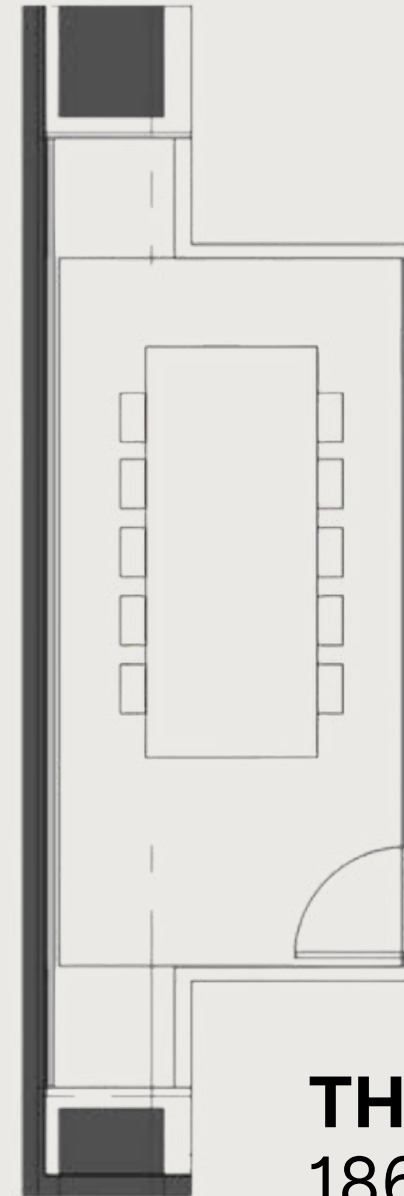

THE GLASS BOARDROOM

THE DETAILS

186 sq. ft.

Capacity: 10

Dimensions: 10.5' x 18'

THE EXECUTIVE BOARDROOM

THE DETAILS

195 sq. ft.

Capacity: 8-10

Dimensions: 10.5' x 18'

THE BOARDROOM

THE DETAILS

253 sq. ft.

Capacity: 16

Dimensions: 11' x 23'

THE SQUARE BOARDROOM

THE DETAILS

340 sq. ft.

Capacity: 18

Dimensions: 20' x 28'

THE SQUARE

THE DETAILS

1,280 sq. ft.

Capacity: 60 Classroom; 80 Theater

Dimensions: 46' x 28'

THE STUDY & THE STUDIO

THE DETAILS
107 sq. ft.
Capacity: 6

THE DETAILS
140 sq. ft.
Capacity: 6

THE BALLROOM

THE DETAILS

4,600 sq. ft.

Capacity: 300