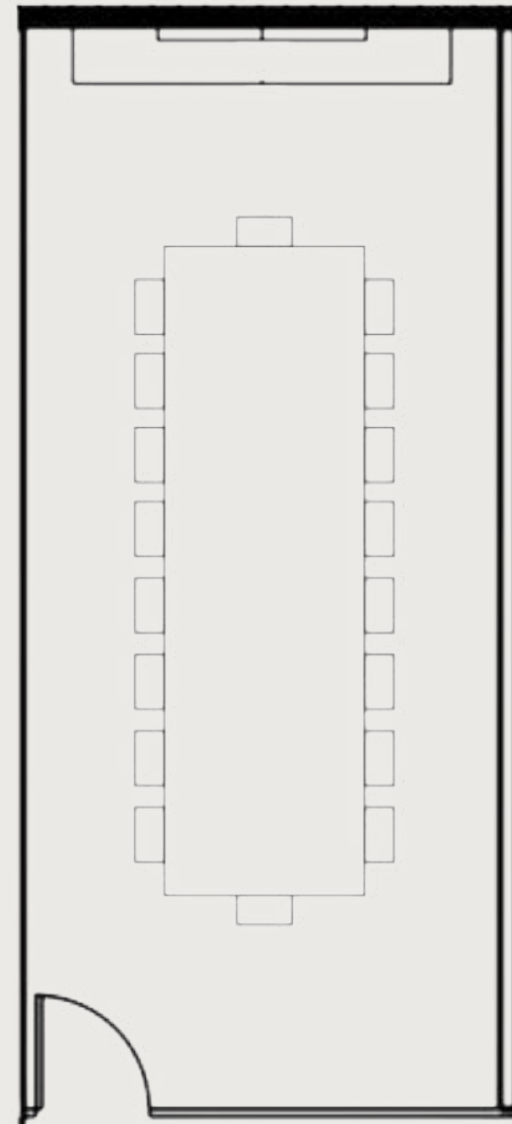

THE GLASS BOARDROOM

THE DETAILS

186 sq. ft.

Capacity: 10

Dimensions: 10.5' x 18'

THE EXECUTIVE BOARDROOM

THE DETAILS

195 sq. ft.

Capacity: 8-10

Dimensions: 10.5' x 18'

THE BOARDROOM

THE DETAILS

253 sq. ft.

Capacity: 16

Dimensions: 11' x 23'

THE SQUARE BOARDROOM

THE DETAILS

340 sq. ft.

Capacity: 18

Dimensions: 20' x 28'

THE SQUARE

THE DETAILS

1,280 sq. ft.

Capacity: 60 Classroom; 80 Theater

Dimensions: 46' x 28'

THE STUDY & THE STUDIO

THE DETAILS
107 sq. ft.
Capacity: 6

THE DETAILS
140 sq. ft.
Capacity: 6

THE BALLROOM

THE DETAILS

4,600 sq. ft.

Capacity: 300