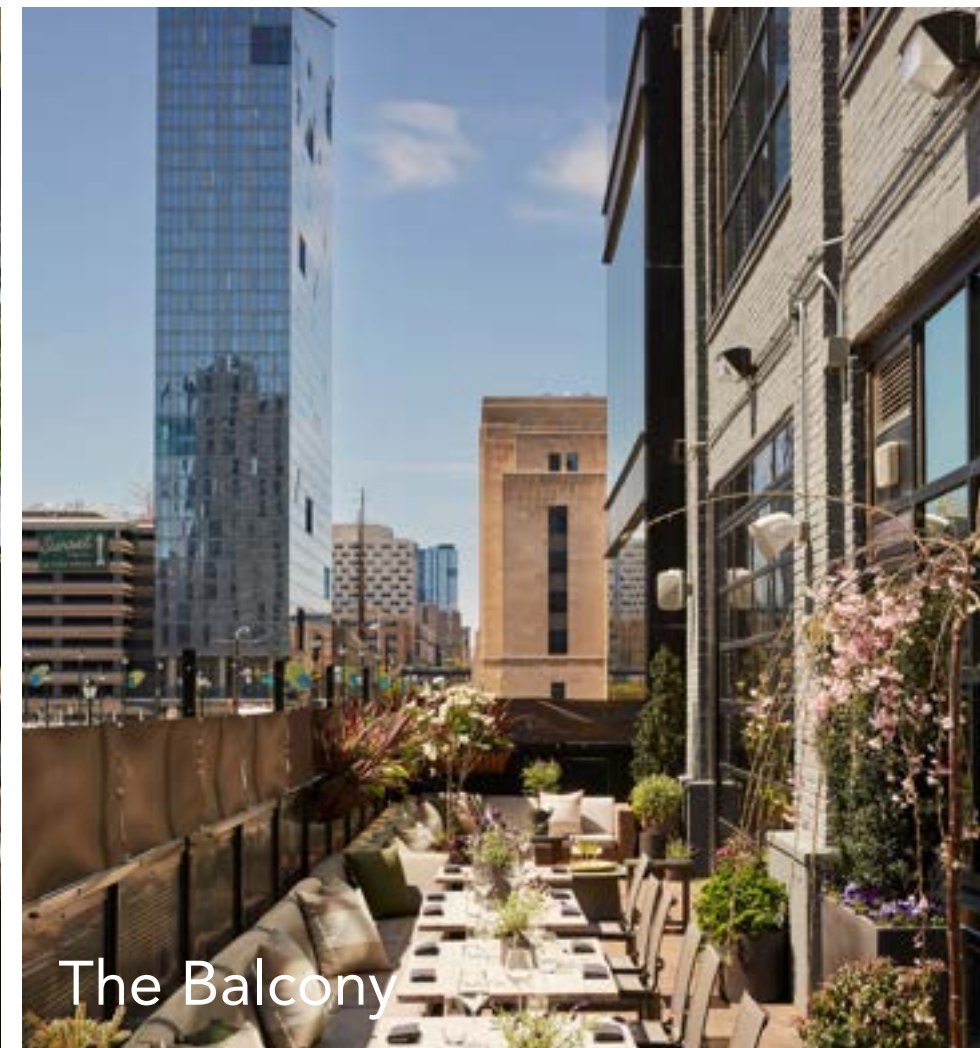

The Balcony