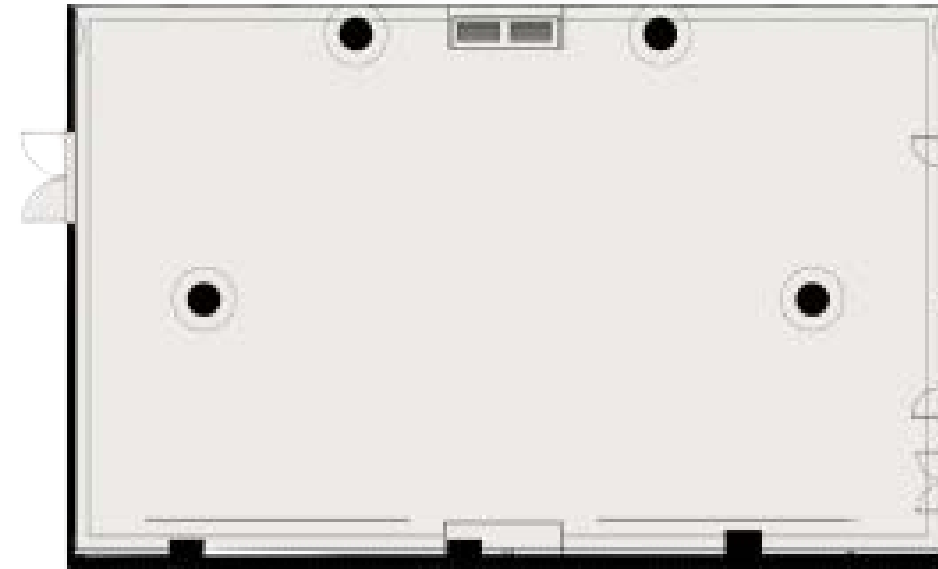

- THE BALLROOM -

A modern, urban space that speaks to your sense of style; a blank canvas to create the perfect setting; and room for everyone you know, and then some, to celebrate the night away!

THE SPACE
4,200 sq. ft.