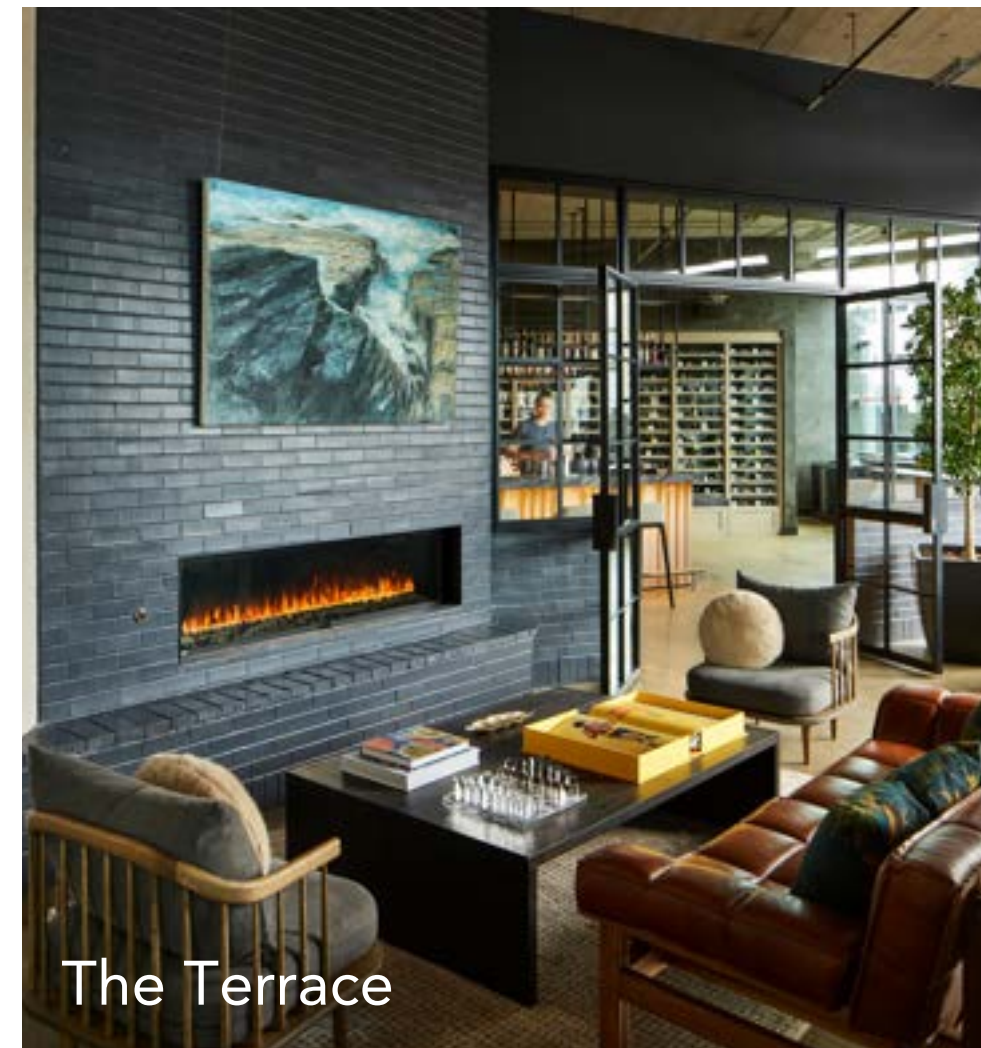

The Balcony

The Terrace