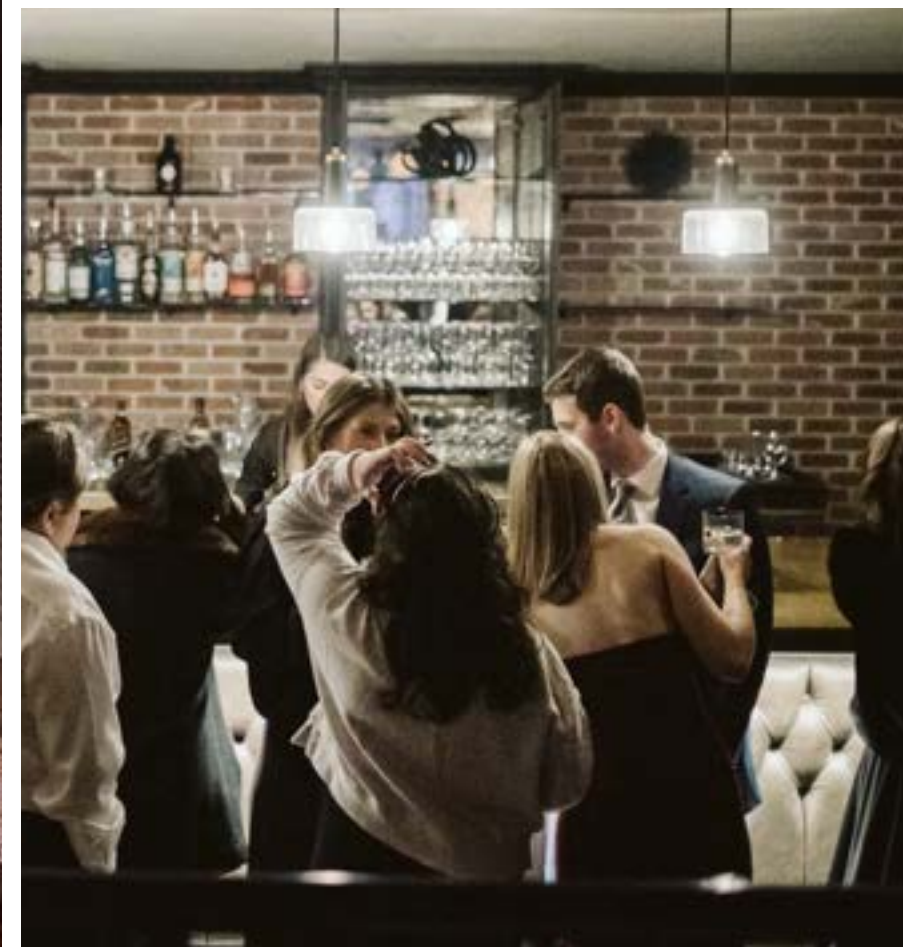

FUNCTIONS

Cocktail Hours, Receptions, After Parties