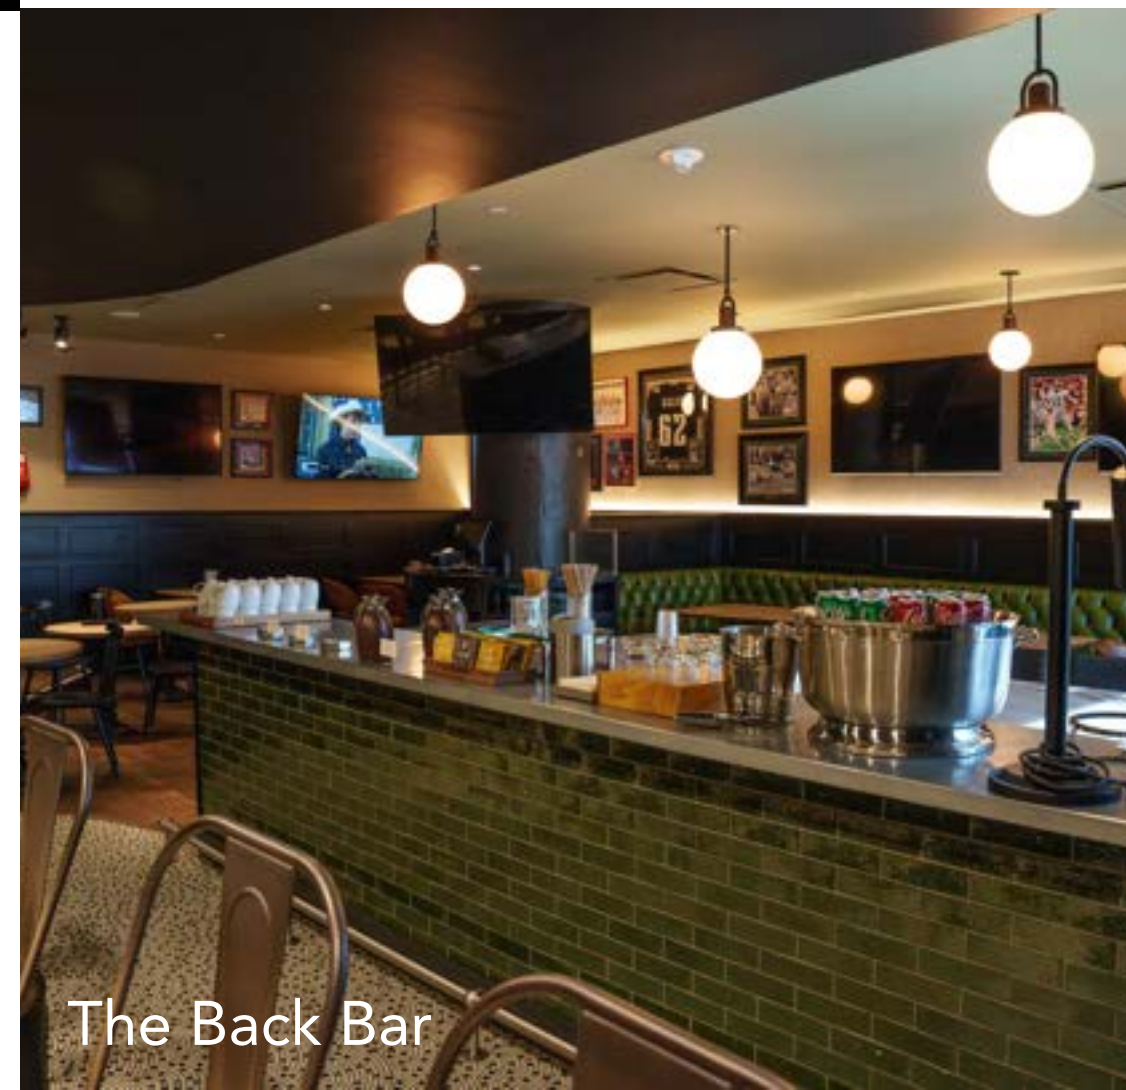

CAPACITY
32

FUNCTIONS
Meetings and Parties

- THE BACK BAR -

THE SPACE
450 sq. ft.

CAPACITY
42 Seated, 60 Standing

FUNCTIONS
Breakfast, Brunch, Lunch,
Happy Hours, Meetings

The Back Bar

OFFSITE AT FITLER CLUB